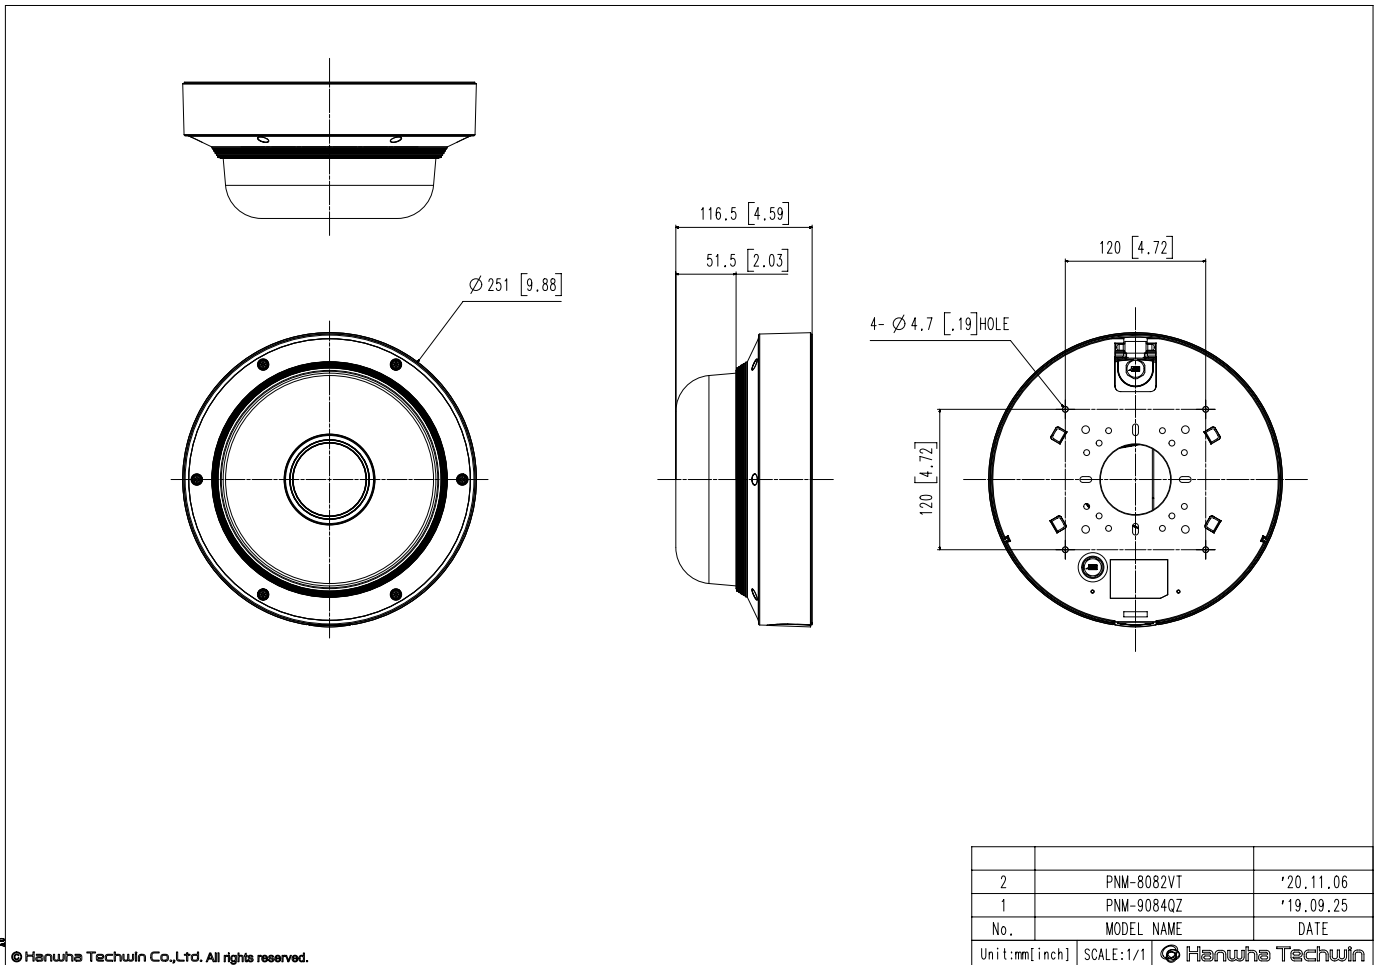

CAD

Unit: mm [inch]